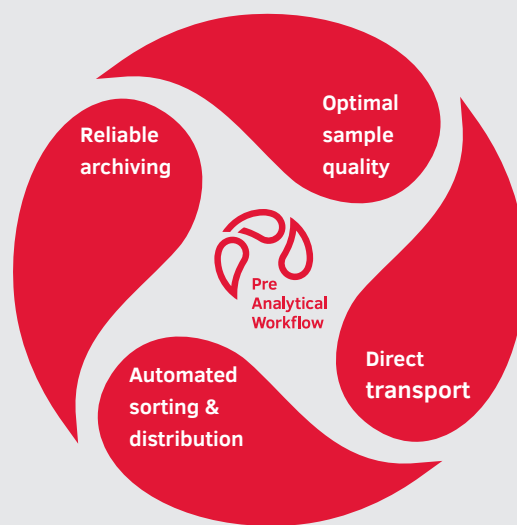

If you have any questions,
we'll be happy to help!

Visit our website:
www.sarstedt.com

Pre-analytical workflow made by SARSTEDT

Harness the synergy of our
coordinated systems.

SARSTEDT AG & Co. KG

Sarstedtstraße 1
D-51588 Nümbrecht

Phone: +49 2293 305 0

export@sarstedt.com
www.sarstedt.com

Discover the 360°
solutions for your
pre-analytics

workflow.sarstedt.com