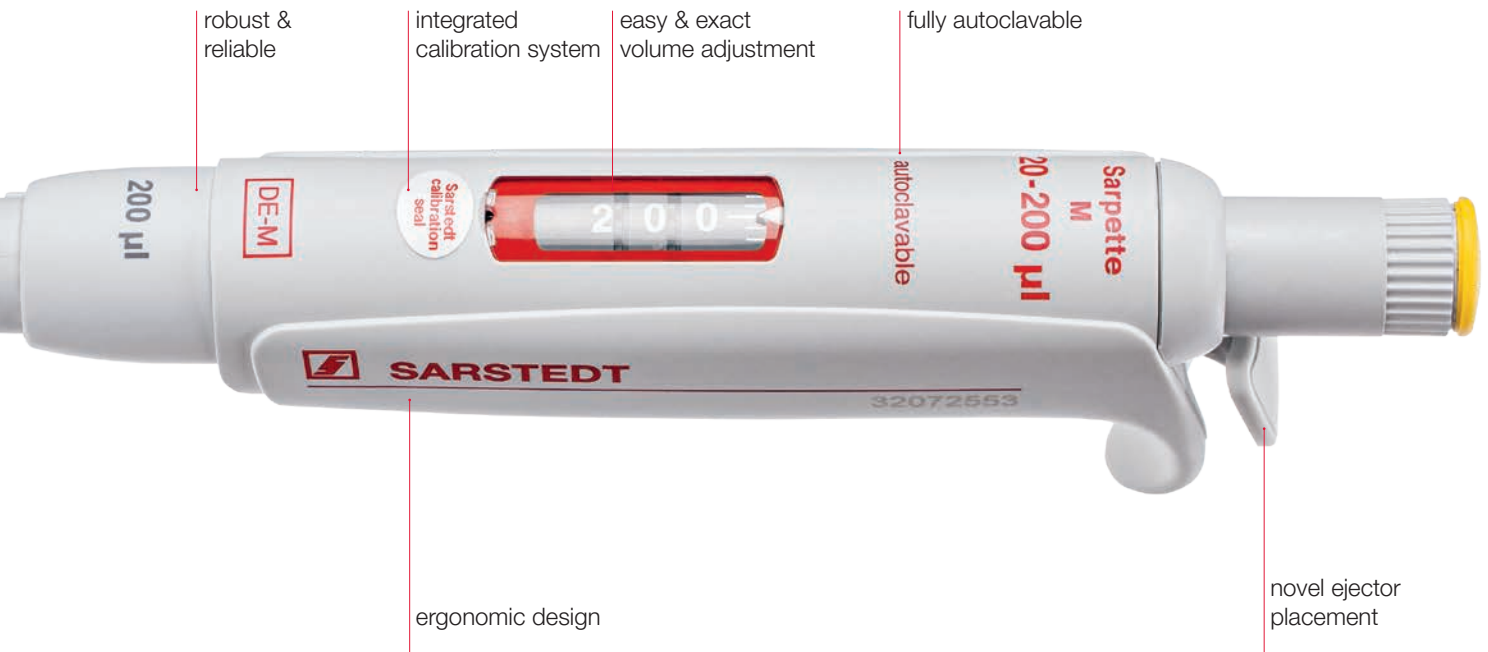

Particularly ergonomic: the position of the ejector supports the natural flow of movement and allows you to work comfortably all day long.

Sarpette® M

Ergonomic design.
Precise. Compatible.